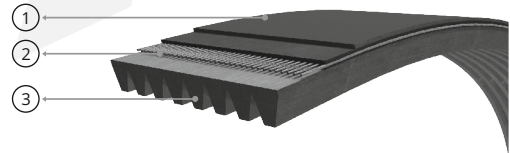

Reference standard: BS 3790

Twisted drive

PIX-Thermal[®]-XC
High-temperature Poly-V Belts

Features

- High power transmission capacity
- Suitable for small diameter pulleys
- Maximum Belt linear speed up to 60 m/sec
- Extended service life
- High temperature resistant from -35°C to +130°C

Constructional details

1. Specially designed top fabric for enhanced lateral stiffness and flexibility, protects the Belt from oil, grease and dust
2. EPDM Polyester tension member for minimal elongation, facilitating maintenance-free drive
3. Fibre-loaded EPDM compression rubber offers high thermal resistance and enhanced dimensional stability