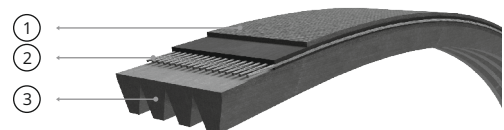

Product range

Section	Thickness (mm)	Rib Pitch (mm)	No. of Possible Ribs	Mfg. Range		Unit of Measurement	Length Designation
				Min.	Max.		
M-PS-PJ	3.3	2.34	2 to 100	250	750	mm	Le
			2 to 205	751	2500		
PS-PJ	3.3	2.34	2 to 235	350	2500	mm	Le
M-PS-PH	2.9	1.6	2 to 305	300	2500	mm	Le