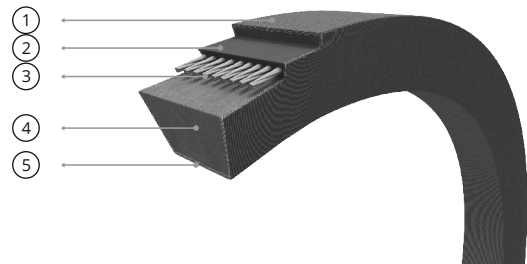

Constructional details

1. Specially insulated rubber compound offers superior adhesion
2. Specially treated Aramid cords for high tensile strength
3. Fibre-loaded compression rubber base compound for enhanced power transmission
4. Special bare-back fabric outer cover for the smooth clutching operation

PIX-Enforcer®-XS

High-duty, Aramid-corded, Inversely Flexible Wrap Belts

Features

- Superior power transmission capacity over standard Belts
- Specially treated outer fabric cover for high wear resistance
- Specially coated Aramid cords for enhanced adhesive strength and minimum elongation
- Unique design in wrap construction to facilitate smooth operation over smaller diameter pulleys with an acute reverse bend
- High performance under variable load conditions and the drives with reverse idlers
- Longer service life
- Extended temperature range: -25°C to + 100°C

Constructional details

1. Special top fabric layer
2. Cushion rubber
3. Especially treated Aramid tensile member for superior strength and low stretch
4. High modulus rubber base compound
5. Multi-layer fabric provides extra strength, also act as a crack barrier over applications where reverse bending is involved