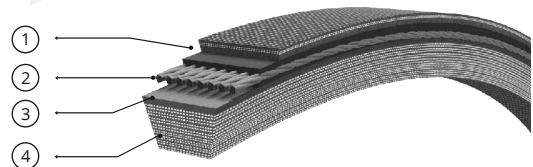

Constructional details

1. Special top fabric layer
2. Specially treated and stabilised polyester cords
3. Fibre-filled base compound
4. Multi-layer fabric provides extra strength and act as a crack barrier in reverse bend conditions