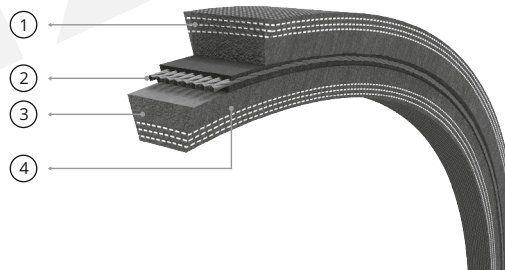

PIX-X'tra®-XP/XL/ML

Raw Edge, Multi-layer Fabric Laminated Belts

Features

- High power transmission capacity than standard Belts.
- Superior transverse stiffness and high wear-resistant.
- Multi-layered bottom fabric, to restrict the formation of cracks and supports application involving acute reverse bend.
- Anti-static, oil and heat resistant
- Suitable for application with back idlers
- Temperature range: -25°C to +100°C

Note: 4LX (ML) and 5LX (ML) sections are available with Aramid cord construction only.

XP Section

XL Section

ML Section

PIX-Spectra® -XR

Centre-corded, Inversely Flexible Raw Edge Laminated Belts

Features

- High power rating compared to standard Wrap Belts
- High tensile strength
- Improved flexibility, suitable for back idler applications
- Longer service life
- Temperature range: -25 °C to +100 °C

Constructional details

1. Multi-layer fabric provides extra strength and acts as a crack barrier under reverse bend conditions
2. High modulus polyester cords placed at the center to neutralise the reverse bending stress
3. Specially compounded rubber for better grip over smaller diameter pulleys
4. Unique design offers laminated side-walls, which supports high power transmission and accelerates the heat dissipation rate